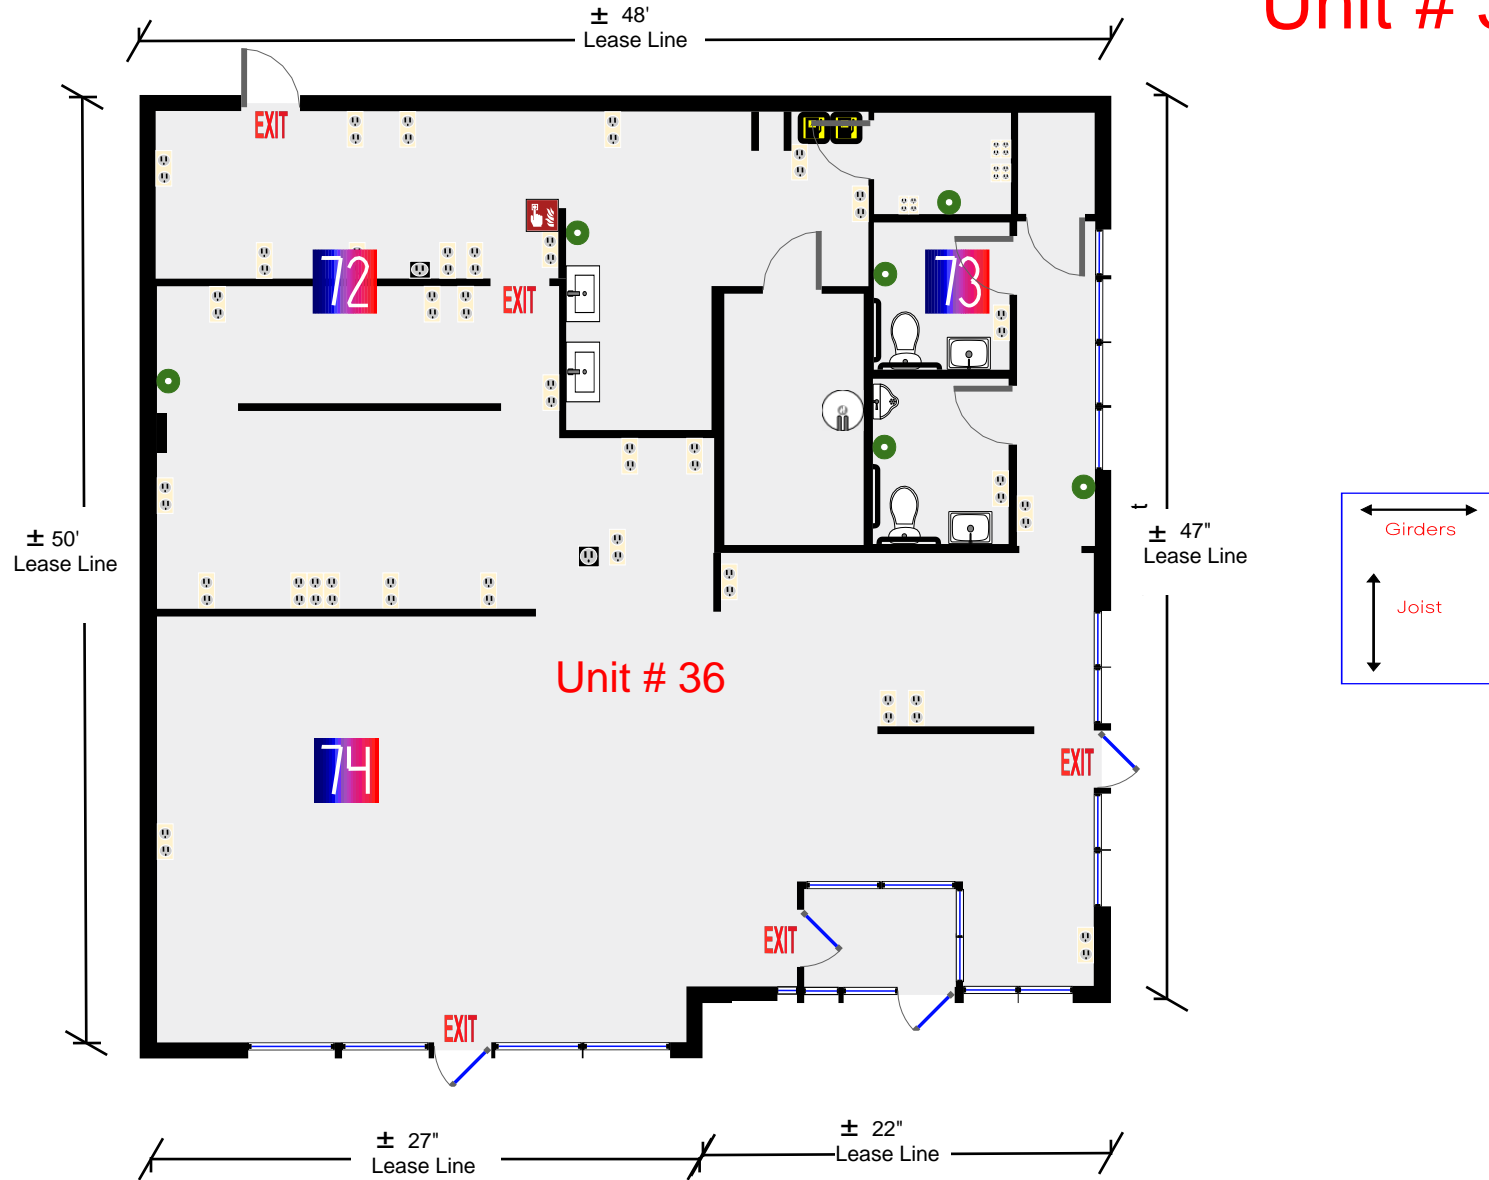

# Detail Plan

# Stone Creek Towne Center Unit # 36

# Front